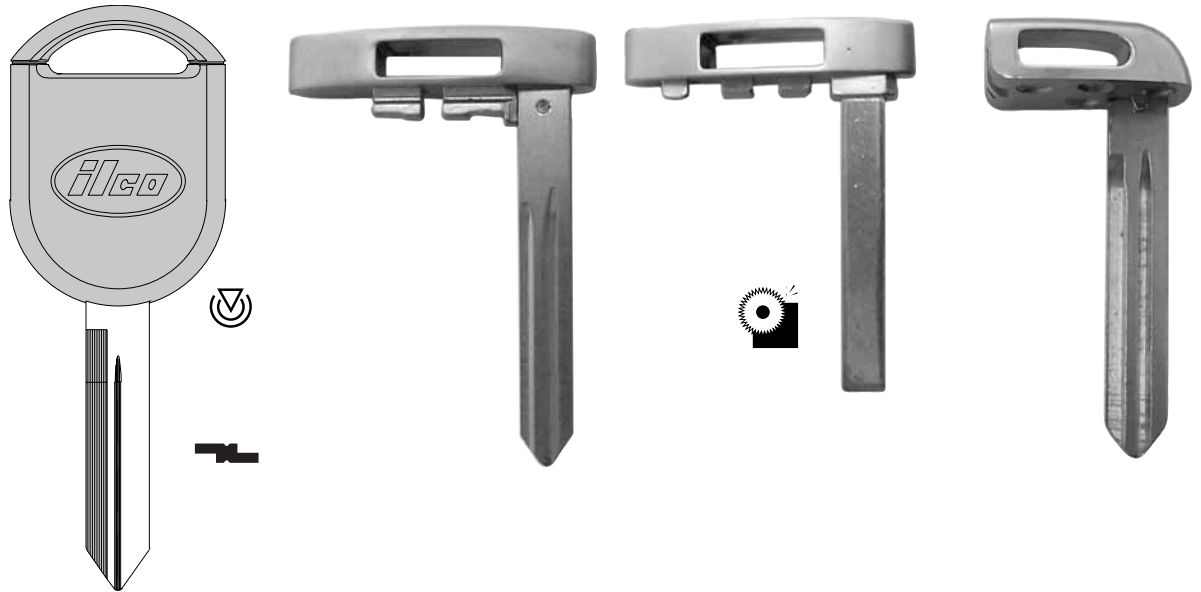

Key News

12-08
November 2012

These keys are now in inventory

| Ilco No.: | H92-PT | B116 | B117 | HY21 |
|--------------------|-----------------------------|-----------------------------|--|-------------------------------|
| EZ No. Used On: | — Ford | — GM Emergency Key | — GM High Security Emergency Key | — Hyundai Emergency Key |
| Price Group: | Contact Ilco Distributor | Contact Ilco Distributor | Contact Ilco Distributor | Contact Ilco Distributor |
| Packaged: | 1/bag, 5/box | 1/bag, 5/box | 1/bag, 5/box | 1/bag, 5/box |
| UPC No.: | 036448242092 | 036448241606 | 036448241590 | 036448241583 |
| Sales Velocity: | High | Low | Low | Low |

Additional keys on reverse side

 Transponder Key

 Special Key Machine Required

ilco

A Member of the Kaba Group
Kaba Ilco Corp.
P O Box 2627 (27802)
400 Jeffreys Rd., Rocky Mount, NC 27804
Tel.: (252) 446-3321 • Fax: (252) 446-4702
www.kaba-ilco.com

| | | | |
|----------------------------|---|------------------|------------------|
| Ilco No.: | HY22 | 1682 | 1683 |
| EZ No. Used On: | — Hyundai High Security Emergency Key | GH5 Gatehouse | HAW5 Hayworth |
| Price | Contact Ilco Distributor | 5 | 6 |
| Packaged: | 1/bag, 5/box | 10/bag, 50/box | 10/bag, 50/box |
| UPC No.: | 036448241613 | 036448241149 | 036448241132 |
| Sales Velocity: | Low | Low | Low |